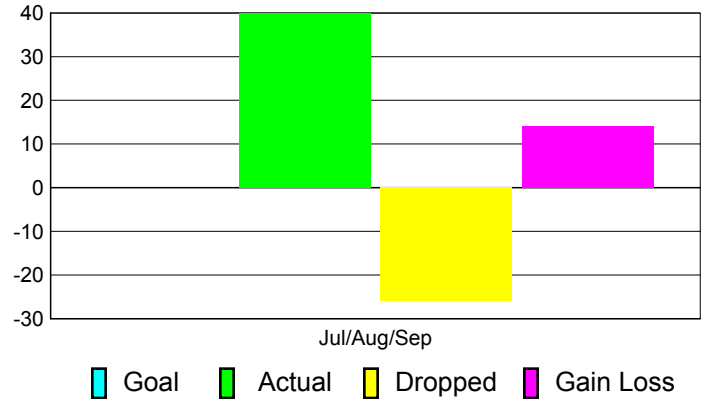

Membership Results 2011-2012

Goal, New, Dropped, Gain/Loss